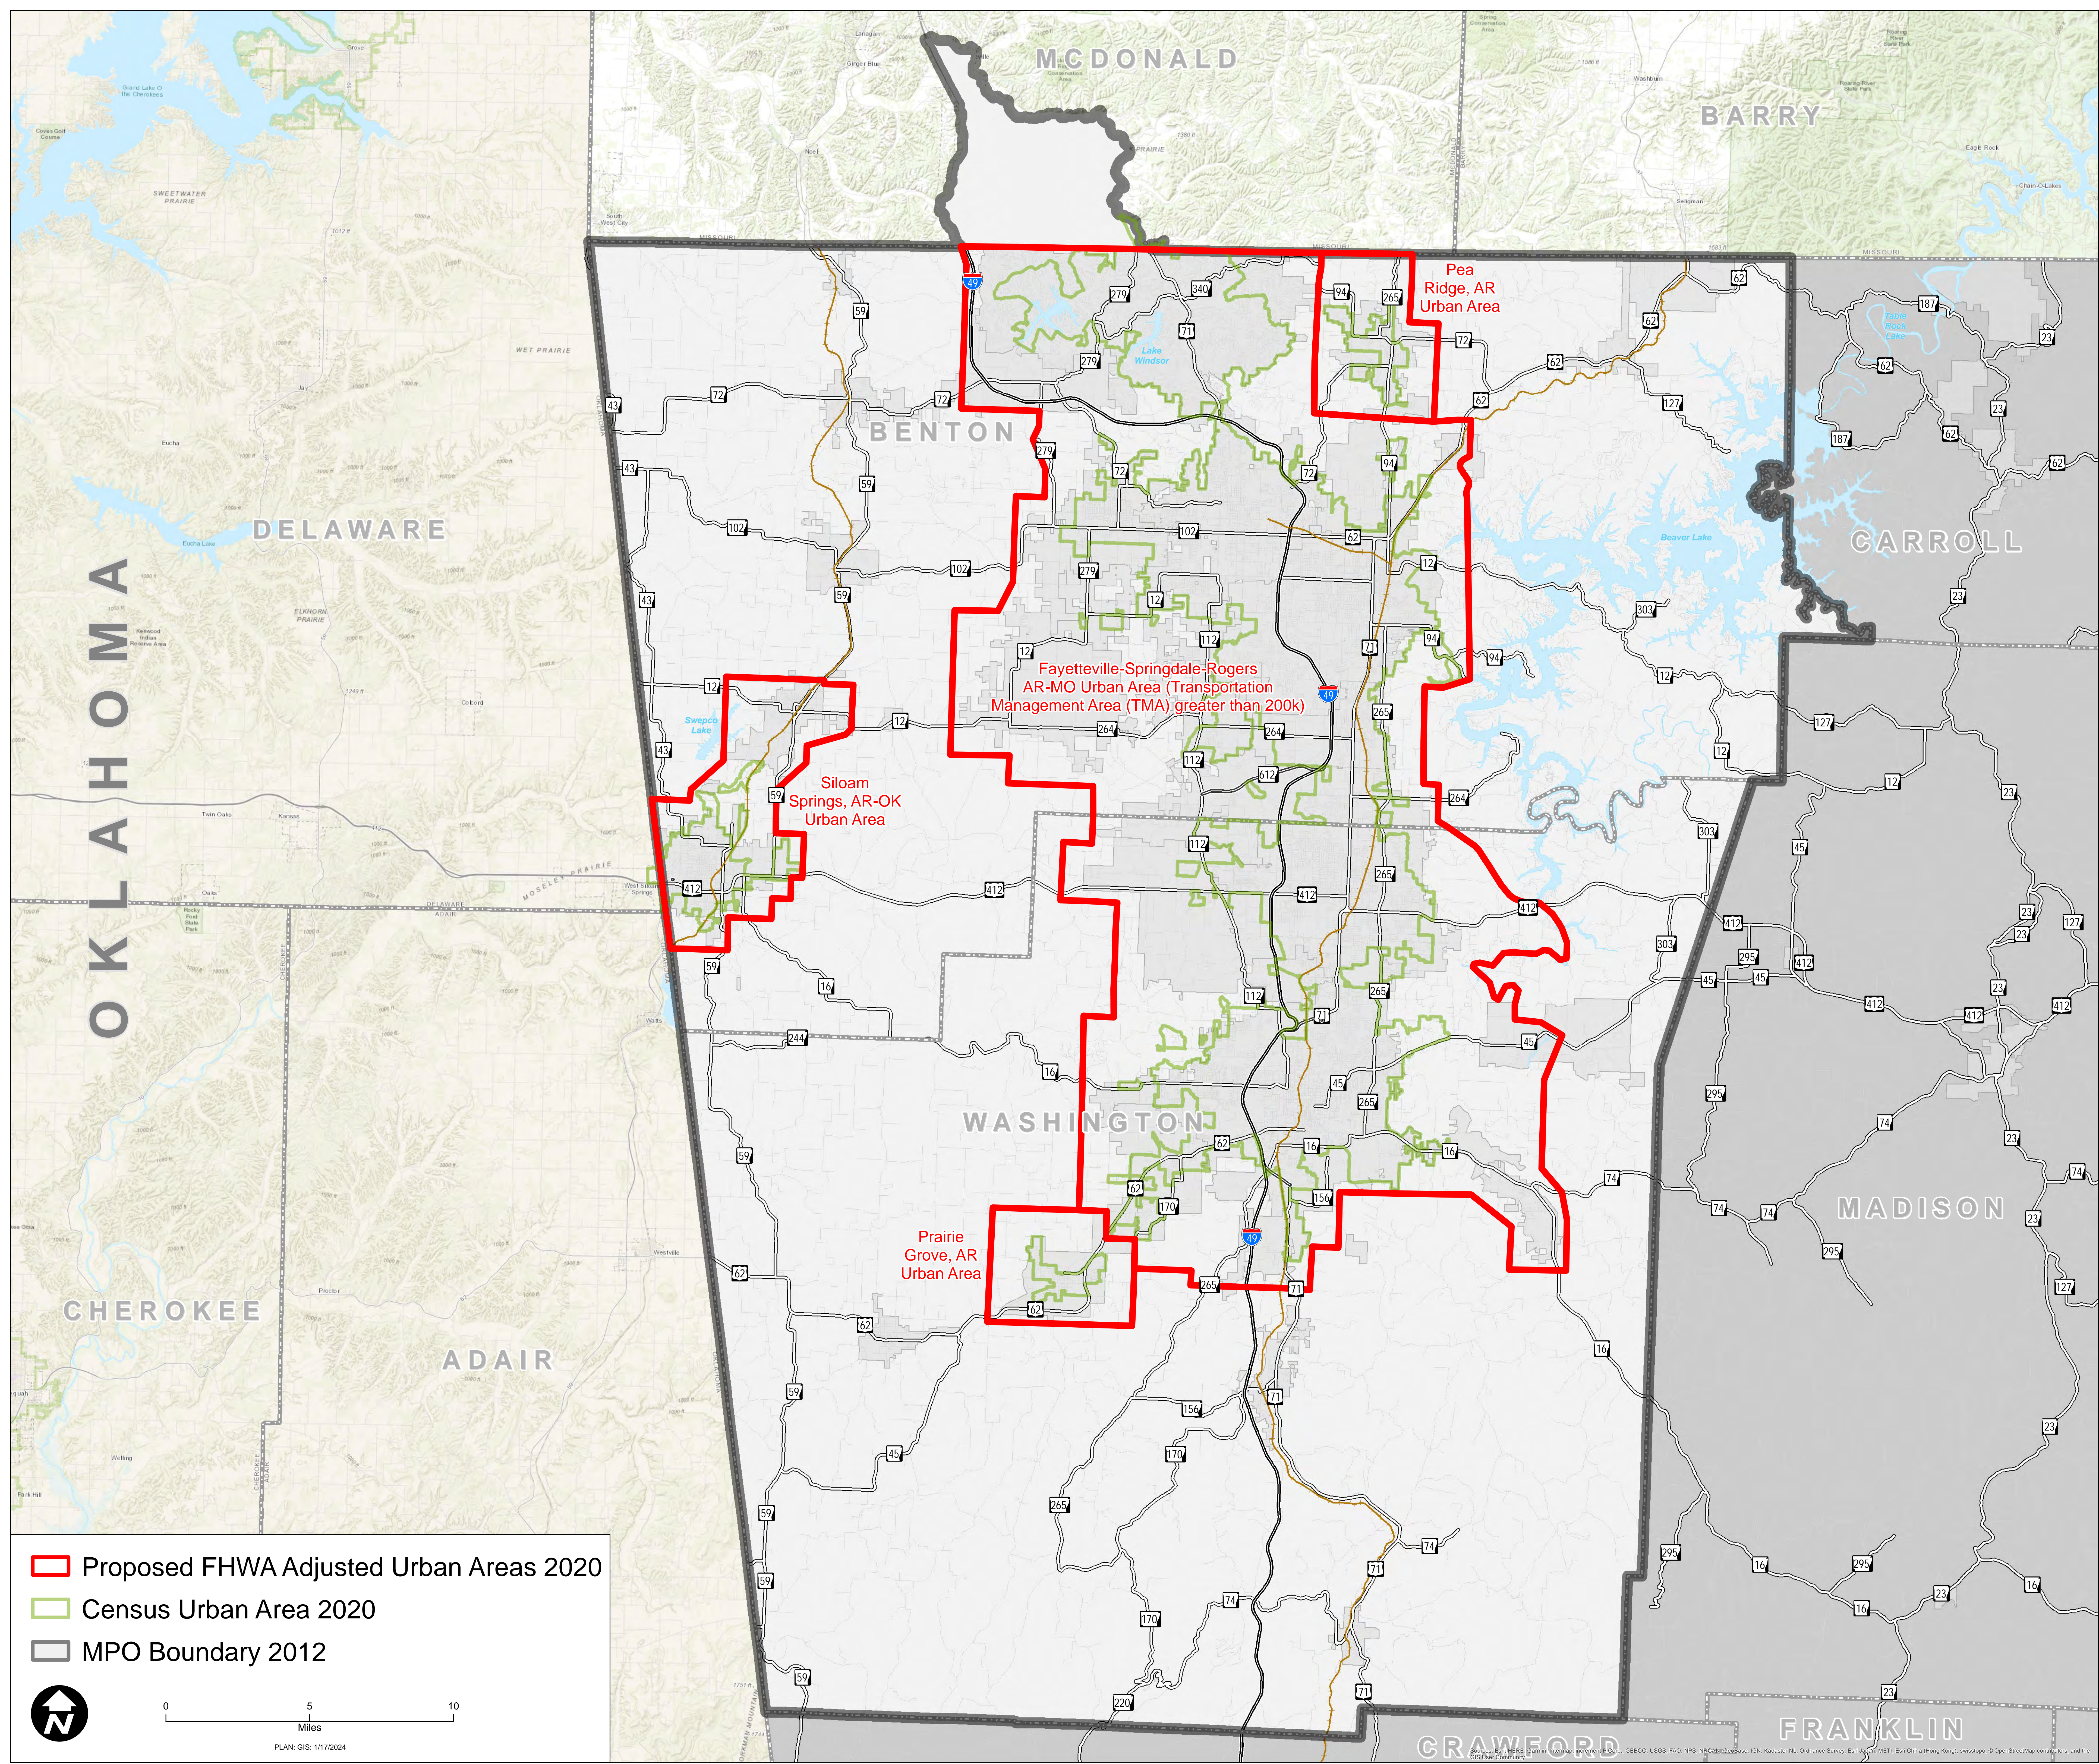

NARTS MPO FHWA Proposed Adjusted Urban Areas

- Proposed FHWA Adjusted Urban Areas 2020
- Census Urban Area 2020
- MPO Boundary 2012

PLAN: GIS: 1/17/2024