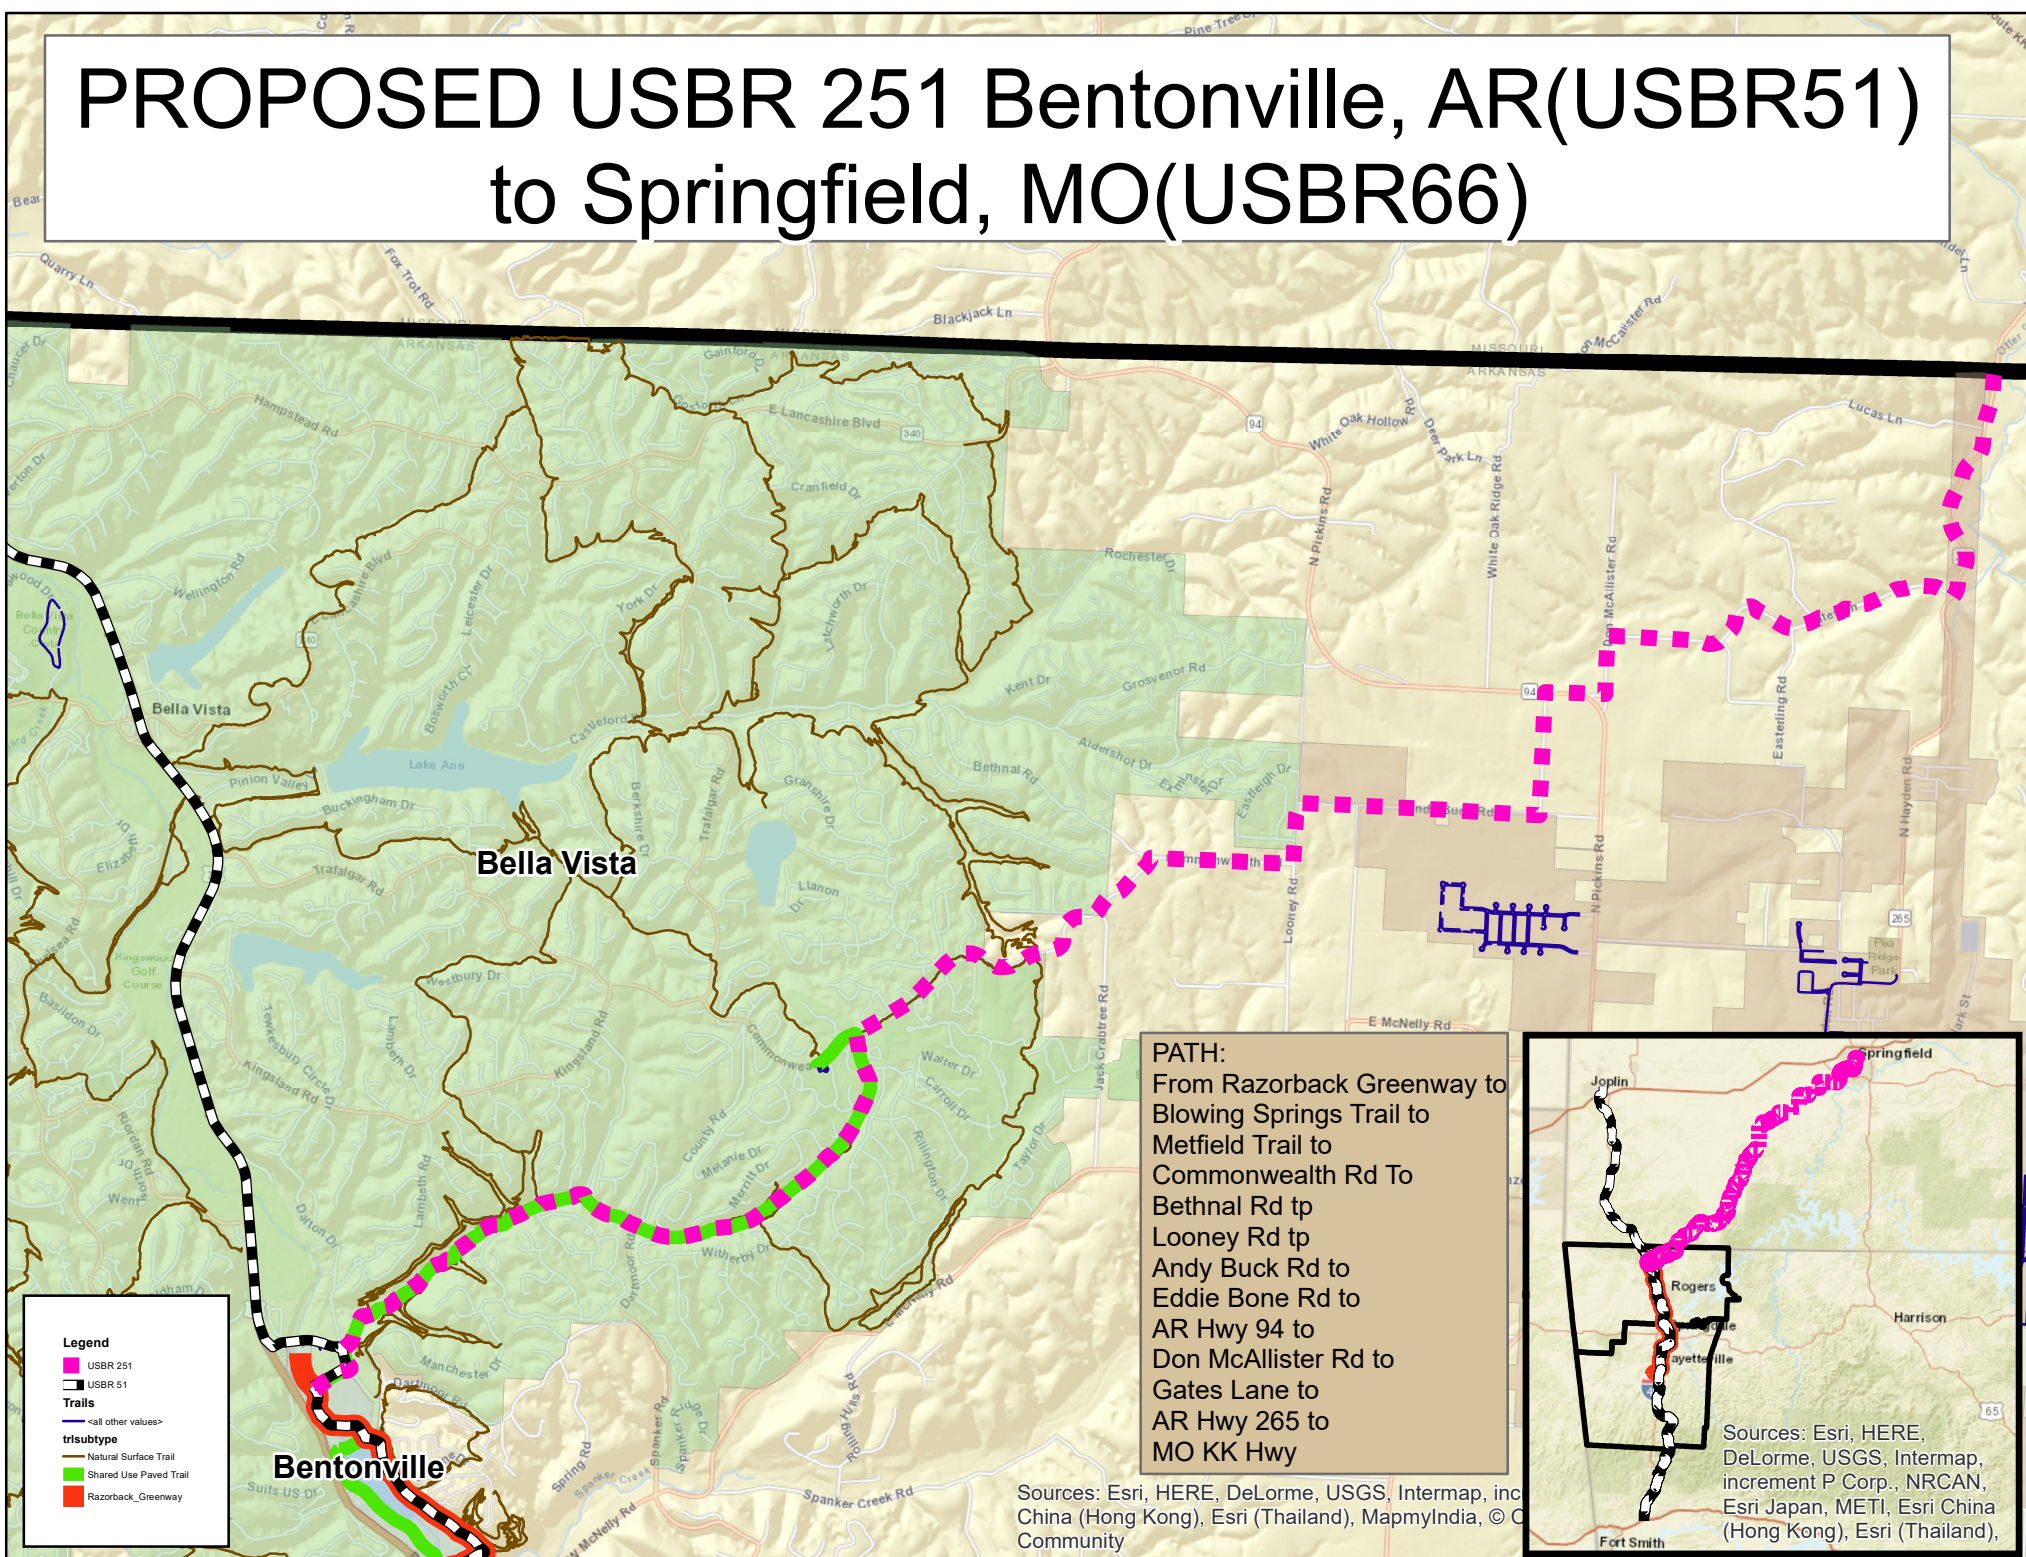

PROPOSED USBR 251 Bentonville, AR(USBR51) to Springfield, MO(USBR66)

Legend

- █ USBR 251
- USBR 51
- Trails**
- call other values
- tristubtype**
- Natural Surface Trail
- Shared Use Paved Trail
- Razorback Greenway

PATH:
 From Razorback Greenway to
 Blowing Springs Trail to
 Metfield Trail to
 Commonwealth Rd To
 Bethnal Rd tp
 Looney Rd tp
 Andy Buck Rd to
 Eddie Bone Rd to
 AR Hwy 94 to
 Don McAllister Rd to
 Gates Lane to
 AR Hwy 265 to
 MO KK Hwy