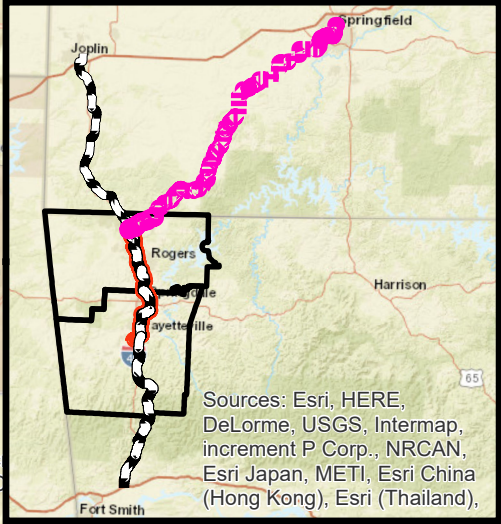

PROPOSED USBR 251 Bentonville, AR(USBR51) to Springfield, MO(USBR66)

Legend

- █ USBR 251
- USBR 51
- Trails**
- call other values
- tristubtype**
- Natural Surface Trail
- Shared Use Paved Trail
- Razorback Greenway

PATH:
 From Razorback Greenway to
 Blowing Springs Trail to
 Metfield Trail to
 Commonwealth Rd To
 Bethnal Rd tp
 Looney Rd tp
 Andy Buck Rd to
 Eddie Bone Rd to
 AR Hwy 94 to
 Don McAllister Rd to
 Gates Lane to
 AR Hwy 265 to
 MO KK Hwy