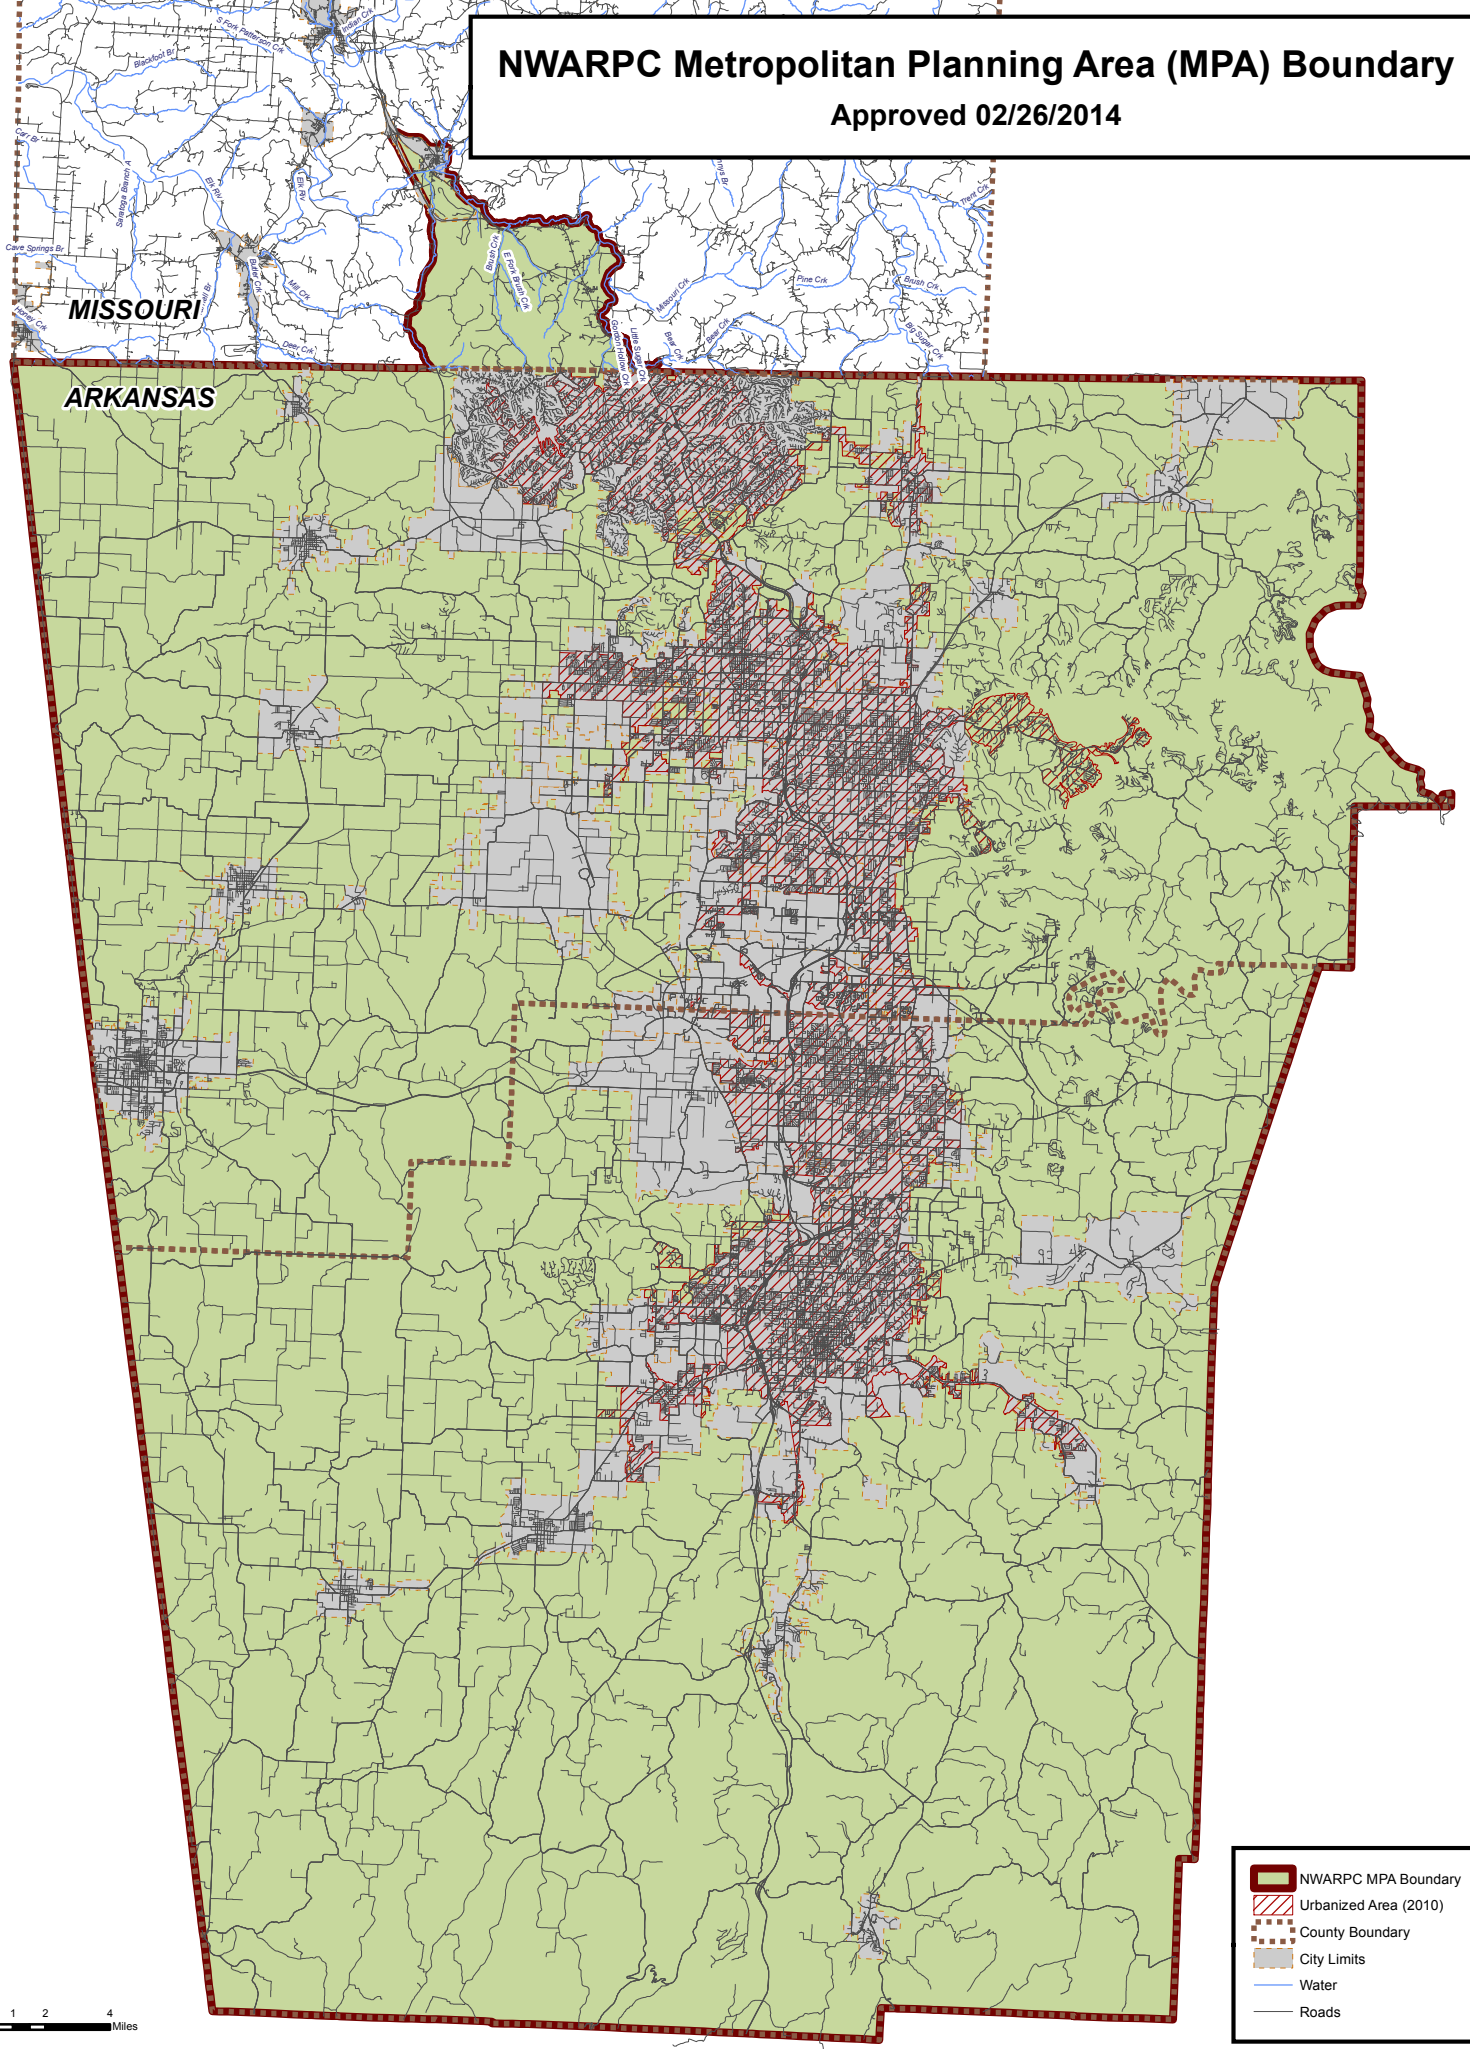

NWARPC Metropolitan Planning Area (MPA) Boundary

Approved 02/26/2014

MISSOURI

ARKANSAS